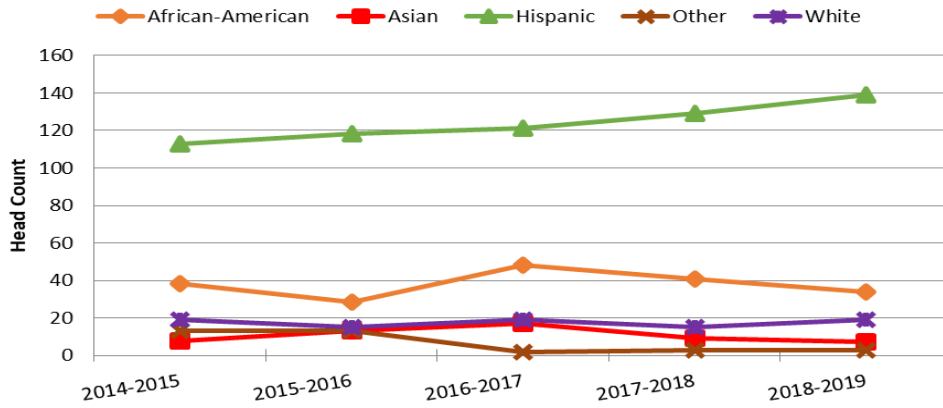

STAR by Ethnicity

ETHNICITY	2014-2015	2015-2016	2016-2017	2017-2018	2018-2019
African-American	38	29	48	41	34
Asian	8	13	17	9	7
Hispanic	113	118	121	129	139
Other	13	13	2	3	3
White	19	15	19	15	19
TOTAL STAR RECIPIENTS	203	173	207	197	202
TOTAL STUDENTS	17,145	17,451	17,755	19,290	19,308
% of STAR RECIPIENTS	1.18%	0.99%	1.17%	1.02%	1.05%

STAR by Gender

GENDER	2014-2015	2015-2016	2016-2017	2017-2018	2018-2019
Female	124	132	125	132	123
Male	71	71	82	65	79
Unknown	1	1	0	0	0
TOTAL	203	173	207	197	202

Performance

Performance	2014-2015	2015-2016	2016-2017	2017-2018	2018-2019
Success	70%	77%	78%	77%	80%
Retention	87%	91%	93%	93%	94%