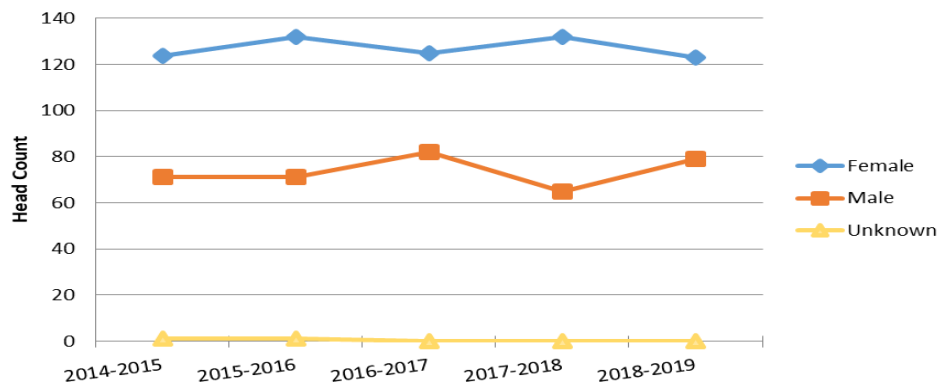

STAR by Ethnicity

ETHNICITY	2014-2015	2015-2016	2016-2017	2017-2018	2018-2019
African-American	38	29	48	41	34
Asian	8	13	17	9	7
Hispanic	113	118	121	129	139
Other	13	13	2	3	3
White	19	15	19	15	19
TOTAL STAR RECIPIENTS	203	173	207	197	202
TOTAL STUDENTS	17,145	17,451	17,755	19,290	19,308
% of STAR RECIPIENTS	1.18%	0.99%	1.17%	1.02%	1.05%

STAR by Gender

GENDER	2014-2015	2015-2016	2016-2017	2017-2018	2018-2019
Female	124	132	125	132	123
Male	71	71	82	65	79
Unknown	1	1	0	0	0
TOTAL	203	173	207	197	202

Performance

Performance	2014-2015	2015-2016	2016-2017	2017-2018	2018-2019
Success	70%	77%	78%	77%	80%
Retention	87%	91%	93%	93%	94%