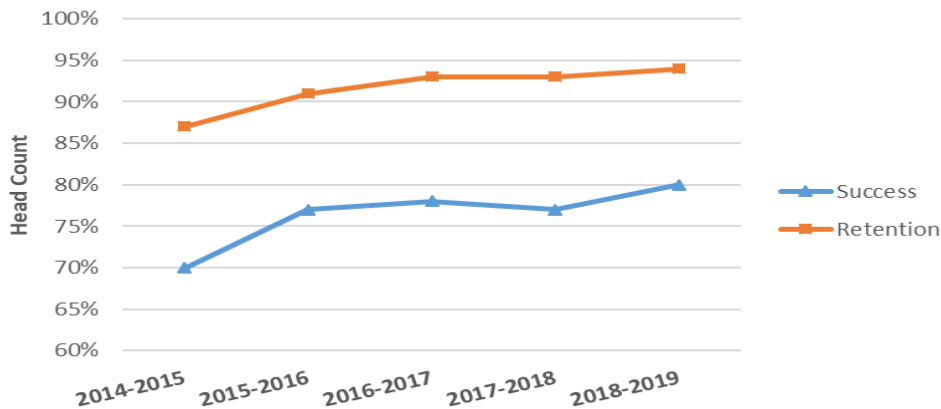

STAR by Ethnicity

ETHNICITY	2014-2015	2015-2016	2016-2017	2017-2018	2018-2019
African-American	38	29	48	41	34
Asian	8	13	17	9	7
Hispanic	113	118	121	129	139
Other	13	13	2	3	3
White	19	15	19	15	19
TOTAL STAR RECIPIENTS	203	173	207	197	202
TOTAL STUDENTS	17,145	17,451	17,755	19,290	19,308
% of STAR RECIPIENTS	1.18%	0.99%	1.17%	1.02%	1.05%

STAR by Gender

GENDER	2014-2015	2015-2016	2016-2017	2017-2018	2018-2019
Female	124	132	125	132	123
Male	71	71	82	65	79
Unknown	1	1	0	0	0
TOTAL	203	173	207	197	202

Performance

Performance	2014-2015	2015-2016	2016-2017	2017-2018	2018-2019
Success	70%	77%	78%	77%	80%
Retention	87%	91%	93%	93%	94%